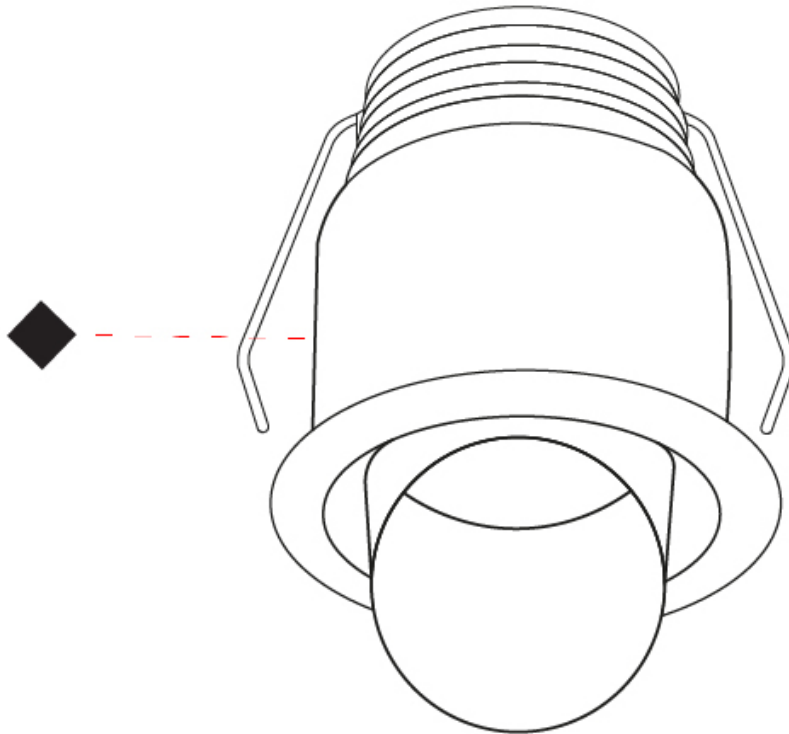

DISCRETO RECESSED

A1250000-

PROJECT

TYPE

SPECIFIER

QUANTITY

DATE

A